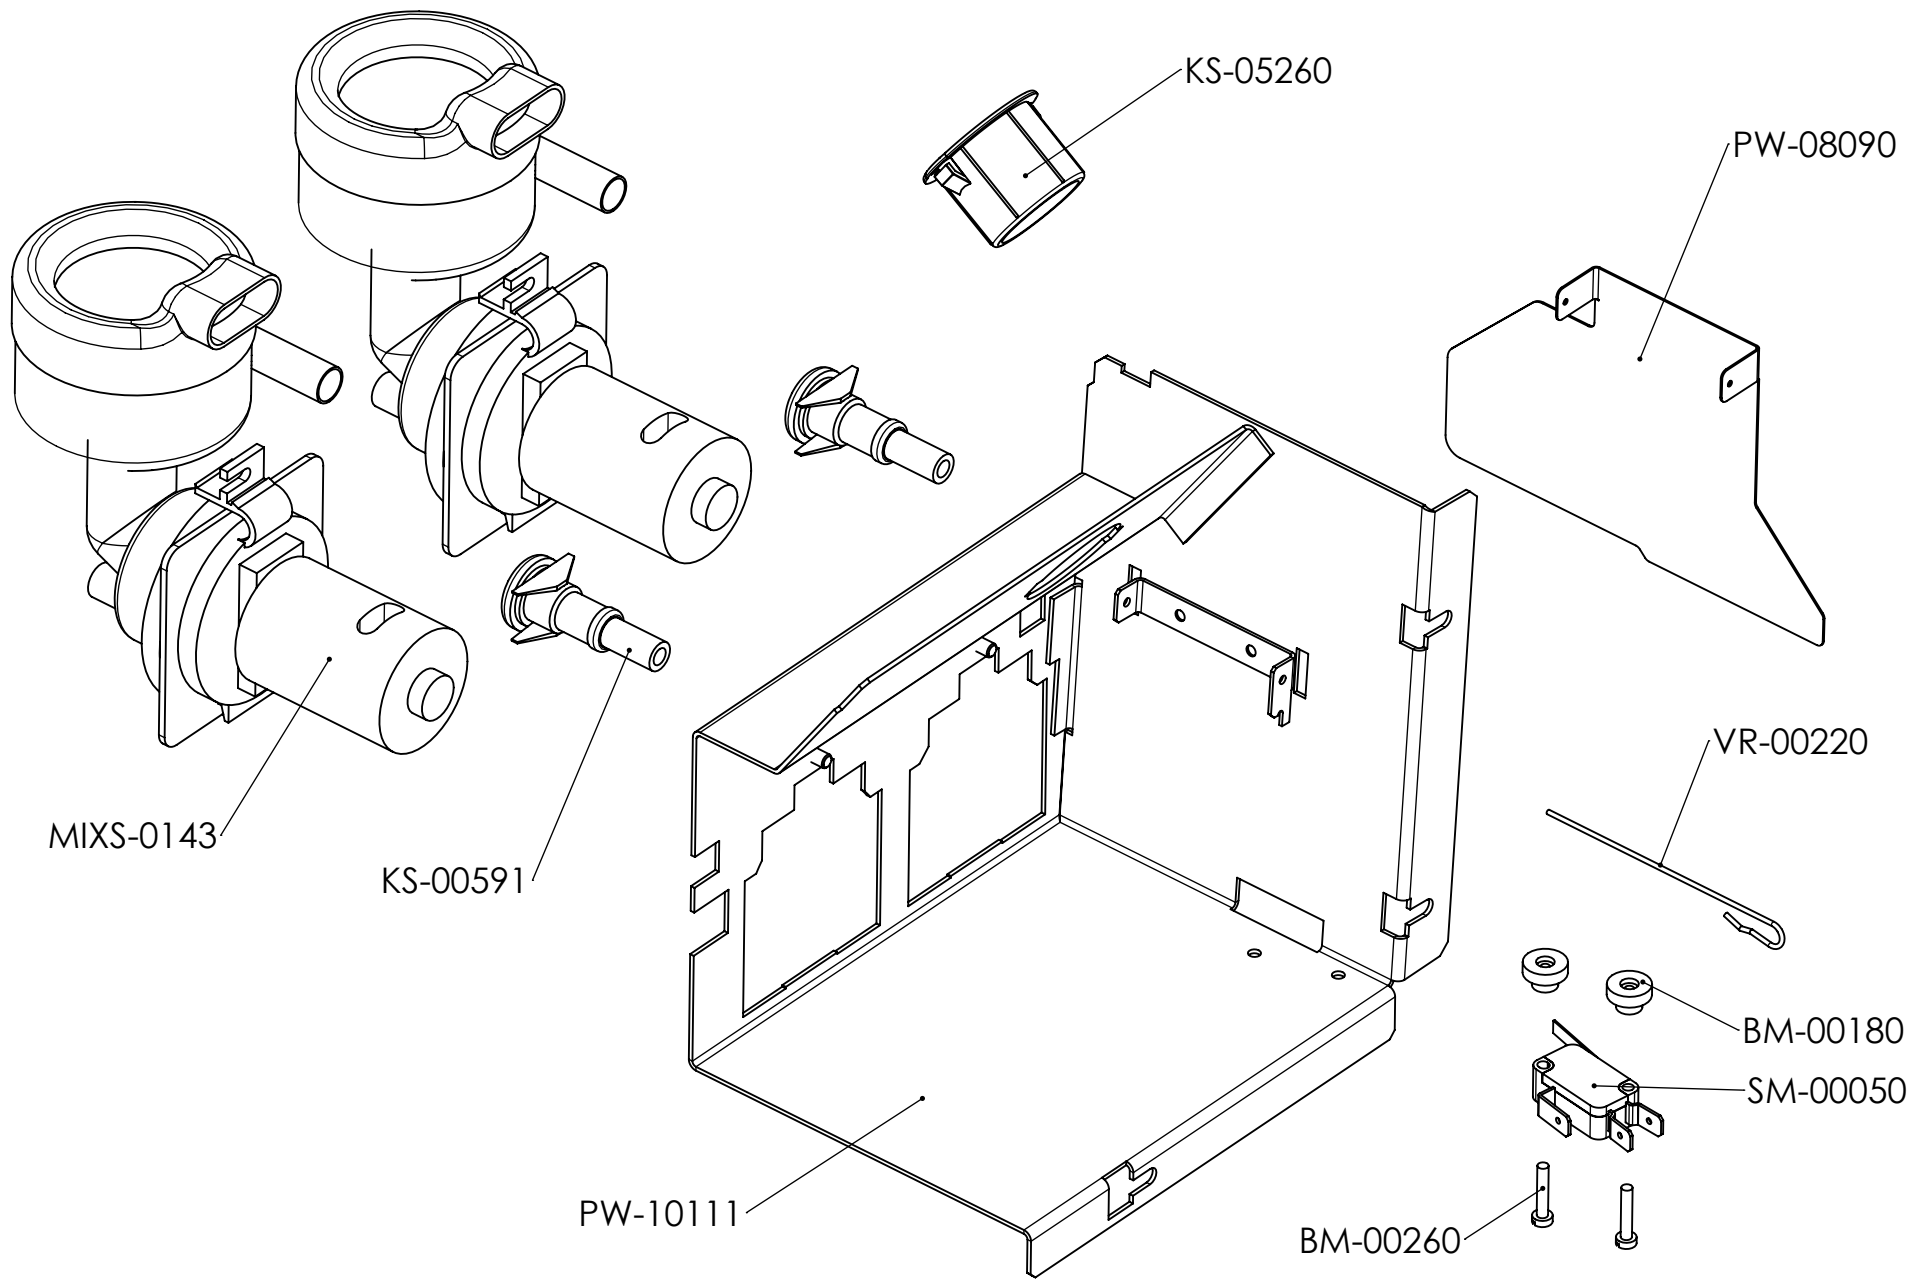

Spare parts manual

Perto 7" Bean-to-Brew/Fresh Brew

BEAN 2 BREW ONLY

B2B: PW-14531
FB: PW-02701

HL-00730

MIXS-0180

PW-08121

PW-13341

OB-131

SM-02330

OB-110

OB-120

RKIT-0890

FRESH BREW ONLY

BEAN 2 BREW ONLY