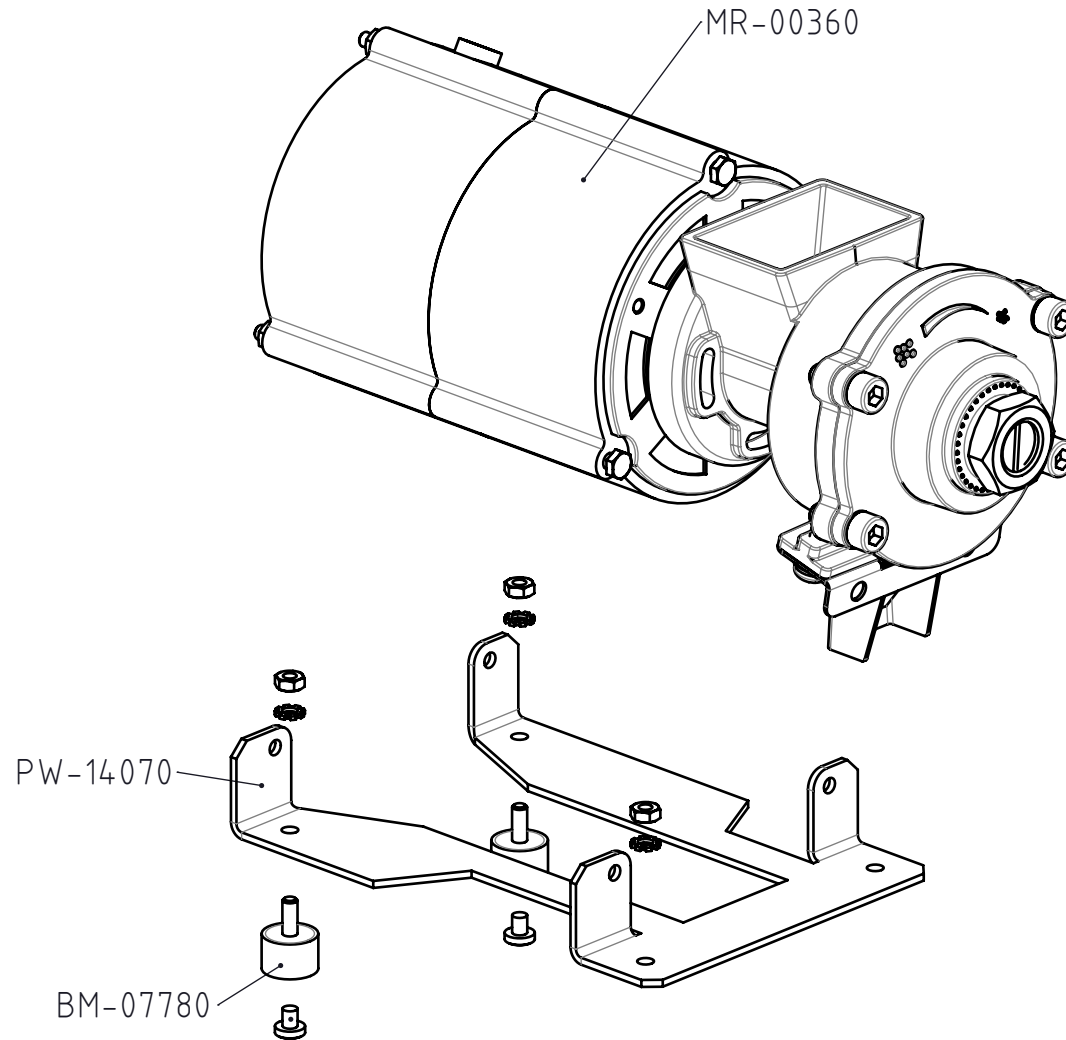

BEAN 2 BREW ONLY