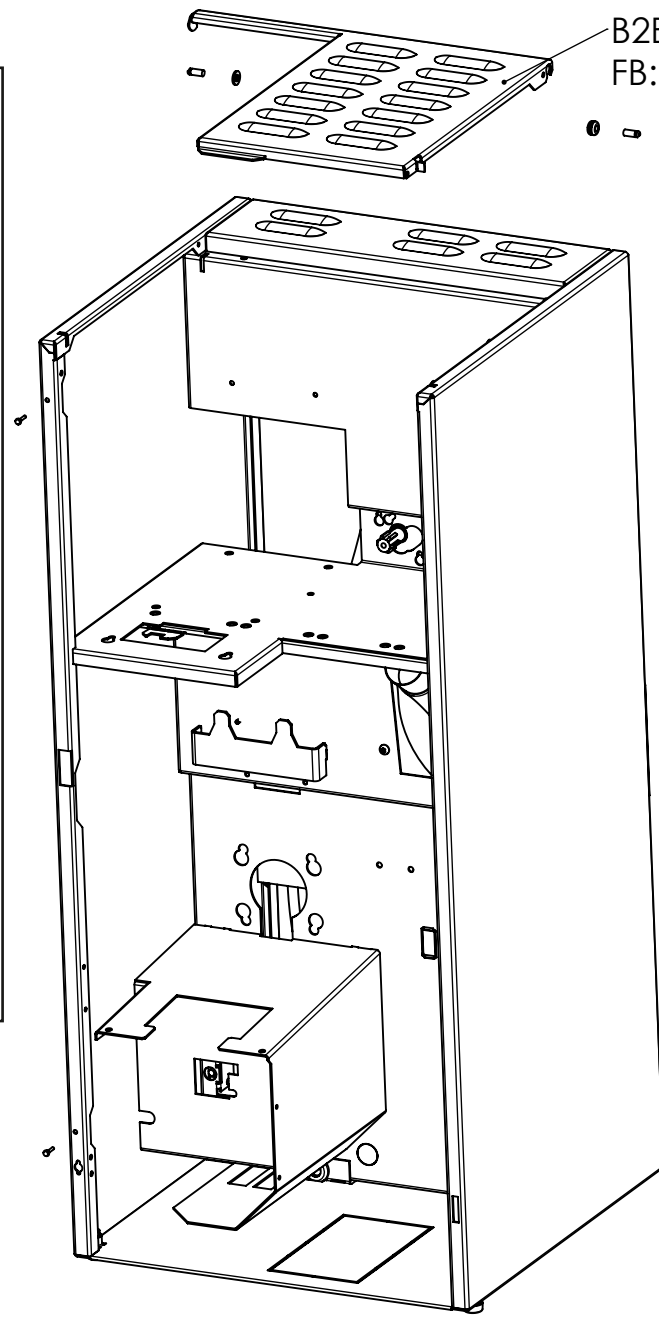

Spare parts manual

Perto 7" Bean-to-Brew/Fresh Brew

BEAN 2 BREW ONLY

B2B: PW-14531
FB: PW-02701

HL-00730

MIXS-0180

PW-08121

PW-13341

OB-131

SM-02330

OB-110

OB-120

RKIT-0890

FRESH BREW ONLY

BEAN 2 BREW ONLY