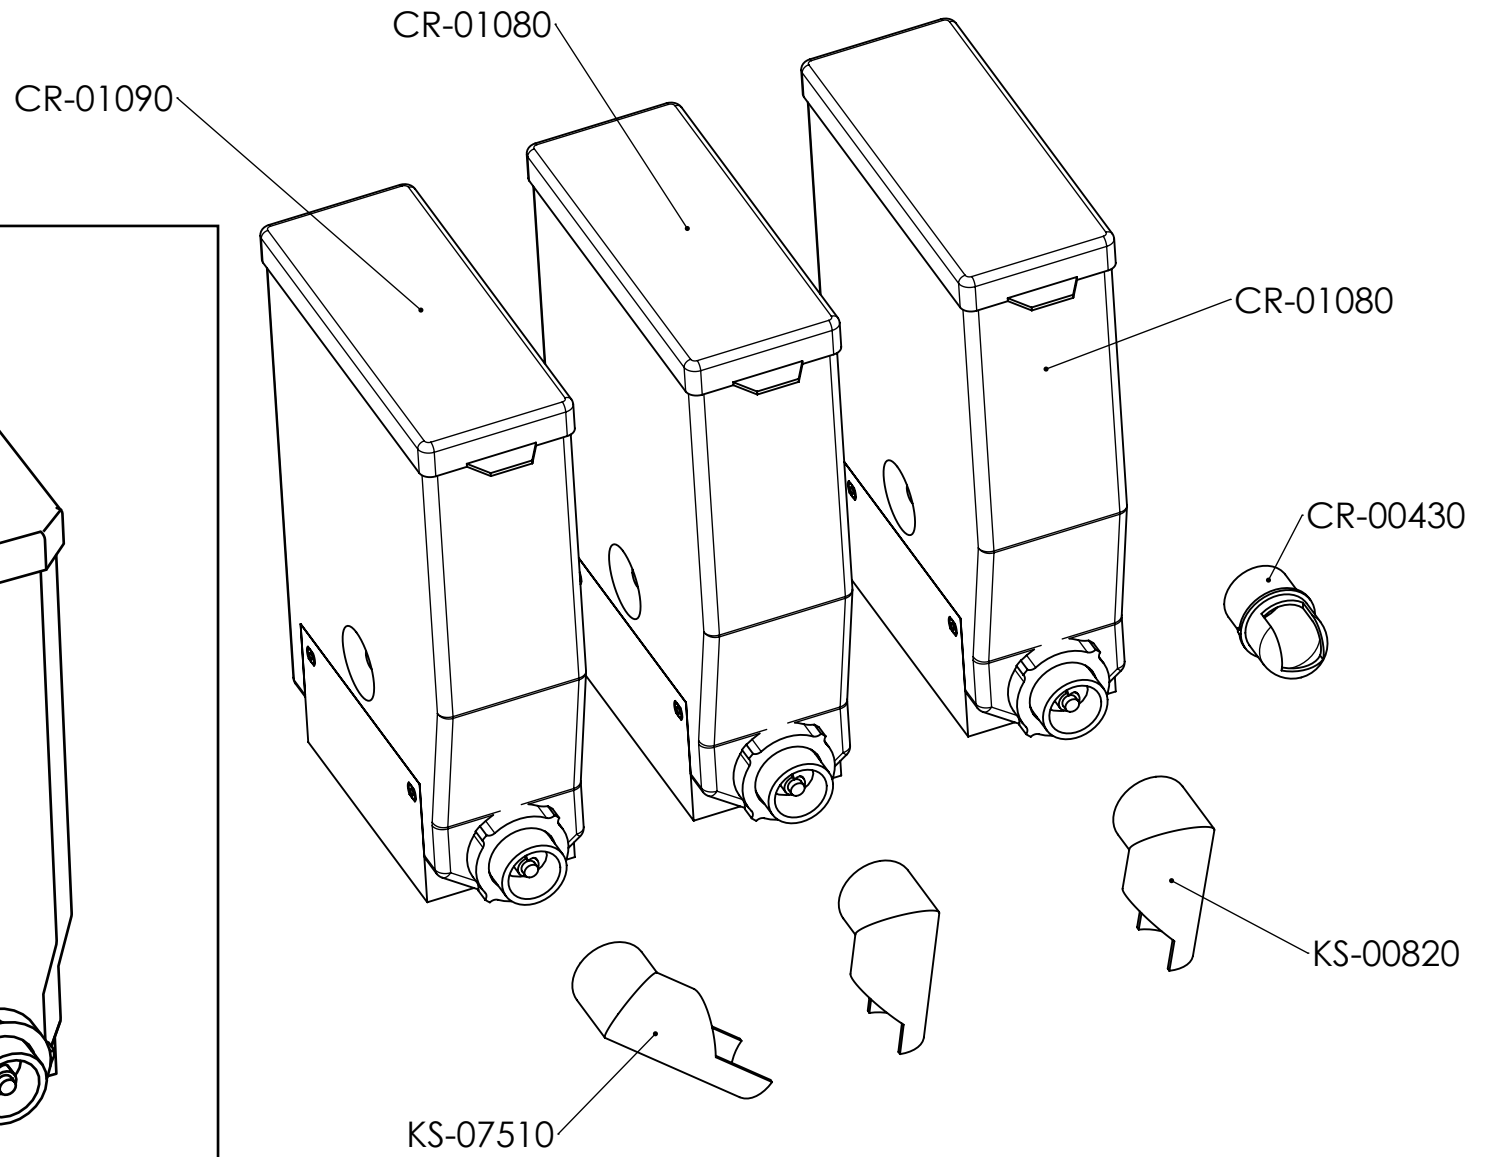

Spare parts manual

Perto 7" Bean-to-Brew/Fresh Brew

BEAN 2 BREW ONLY

B2B: PW-14531
FB: PW-02701

HL-00730

MIXS-0180

PW-08121

PW-13341

OB-131

SM-02330

OB-110

OB-120

RKIT-0890

FRESH BREW ONLY

BEAN 2 BREW ONLY