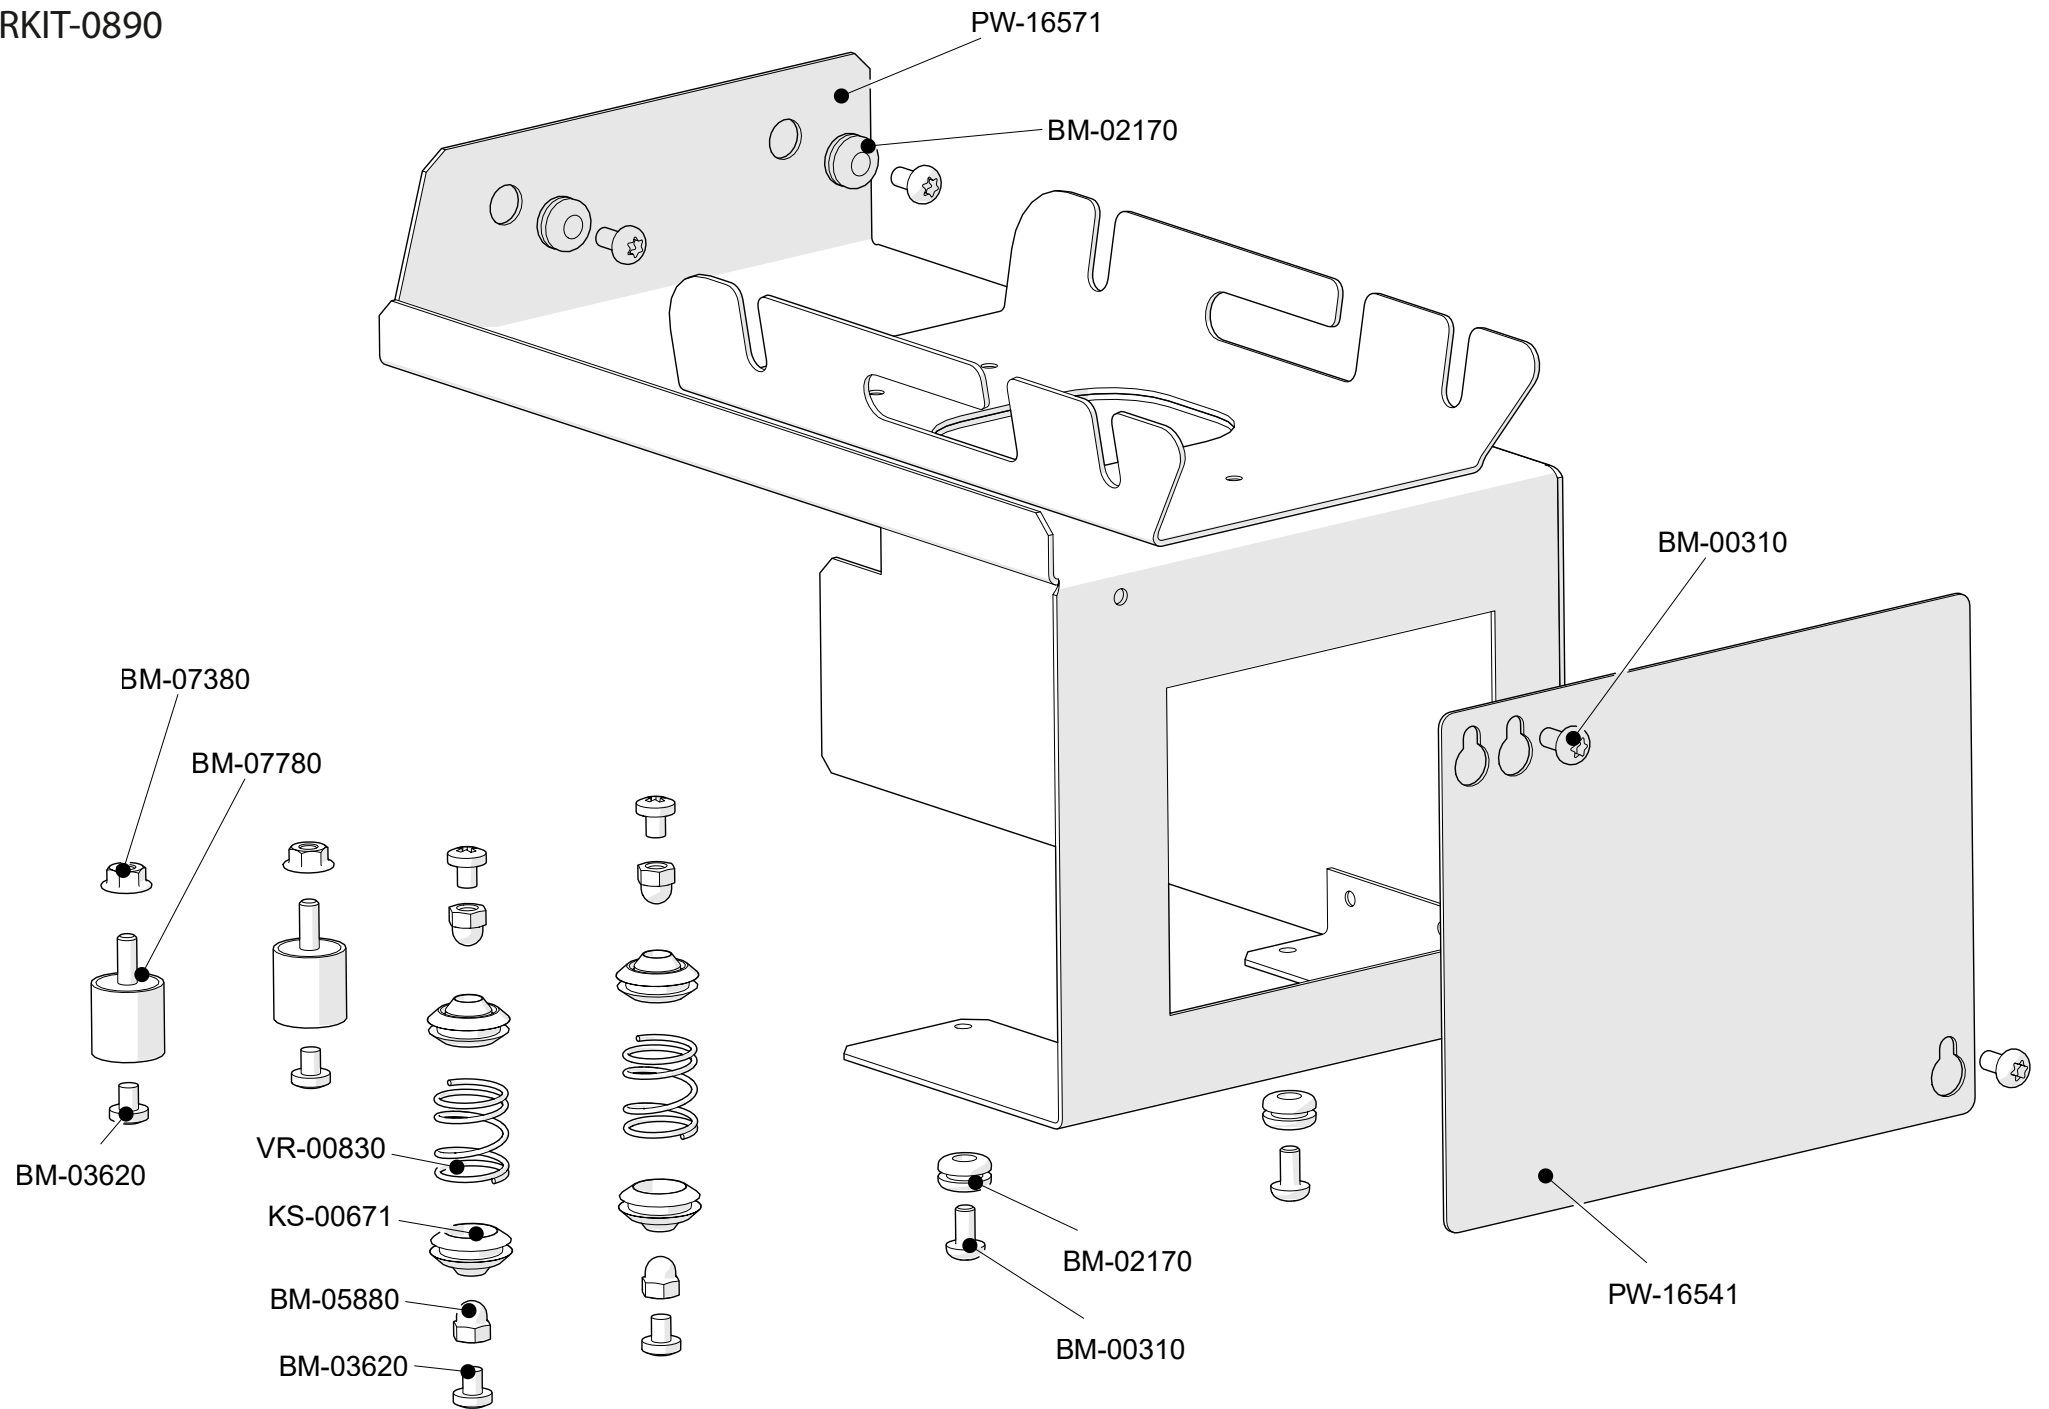

Spare parts manual

Perto 7" Bean-to-Brew/Fresh Brew

BEAN 2 BREW ONLY

B2B: PW-14531
FB: PW-02701

HL-00730

MIXS-0180

PW-08121

PW-13341

OB-131

SM-02330

OB-110

OB-120

RKIT-0890

FRESH BREW ONLY

BEAN 2 BREW ONLY