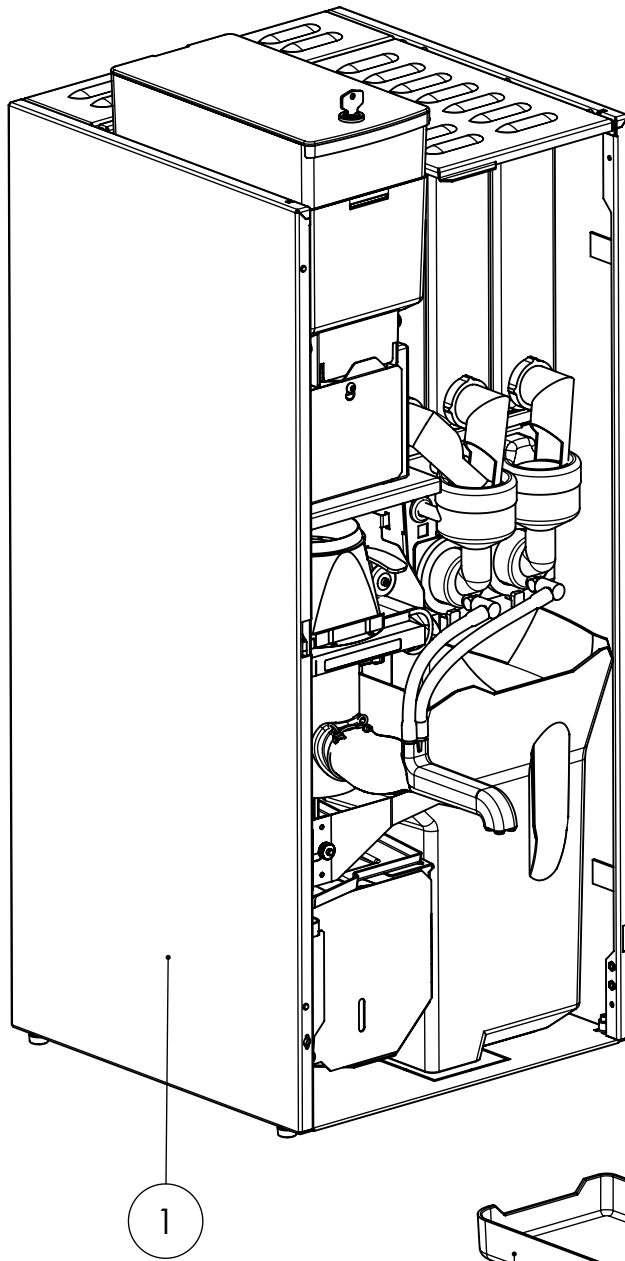

Spare parts manual

Perto 7" Bean-to-Brew/Fresh Brew

BEAN 2 BREW ONLY

B2B: PW-14531
FB: PW-02701

HL-00730

MIXS-0180

PW-08121

PW-13341