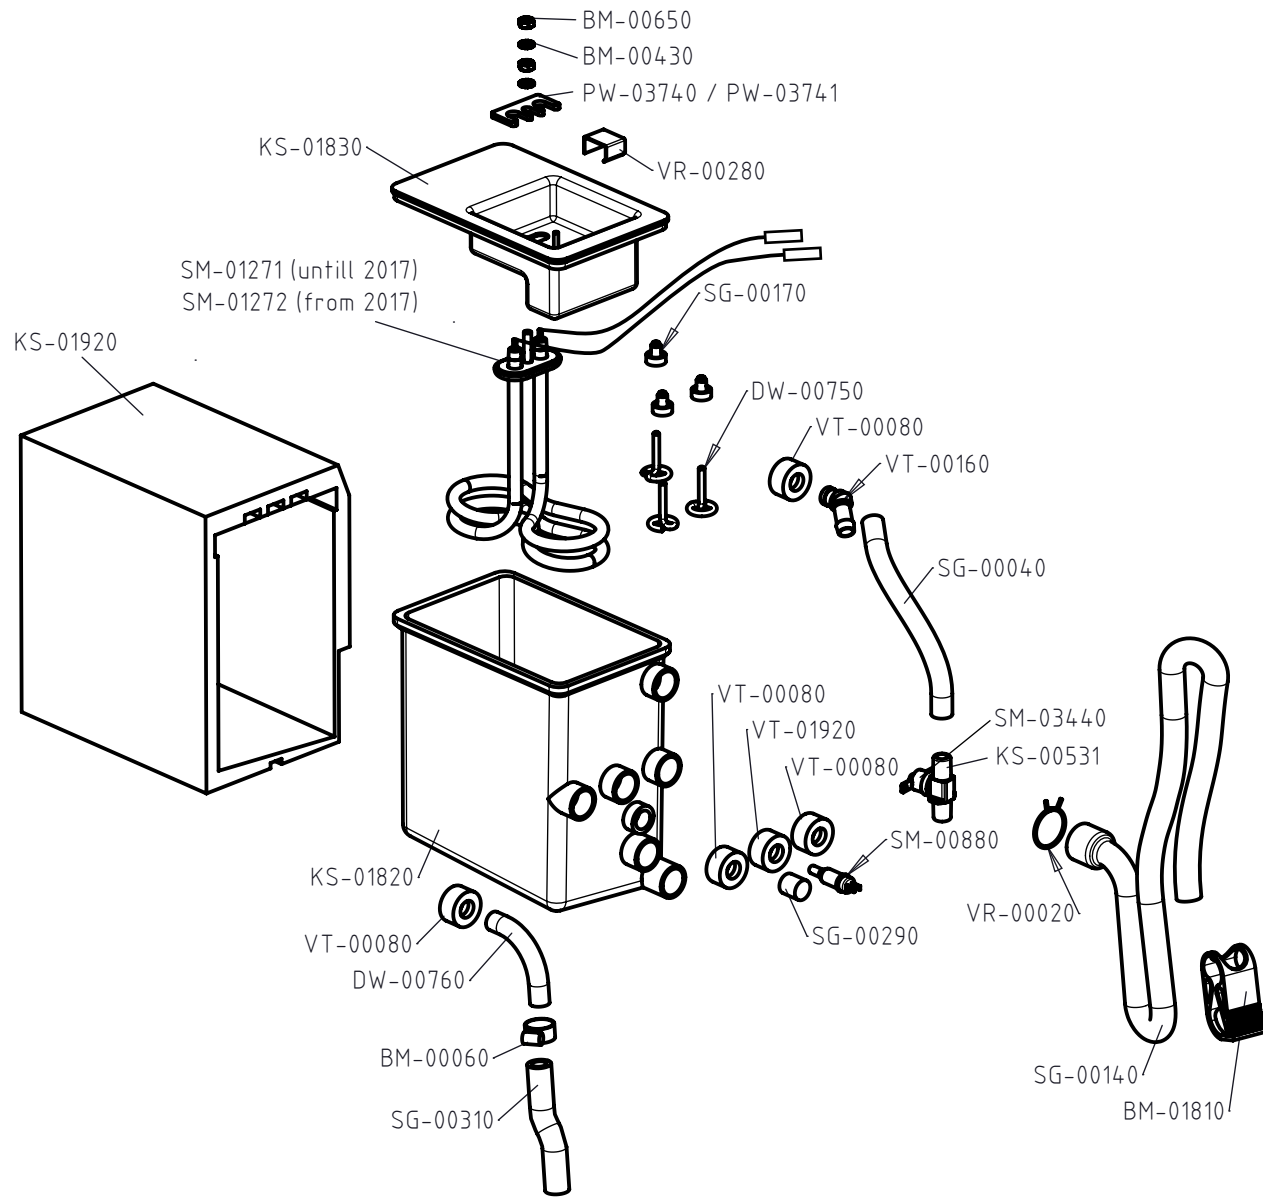

Spare parts manual

Perto 7" Bean-to-Brew/Fresh Brew

BEAN 2 BREW ONLY

B2B: PW-14531
FB: PW-02701

HL-00730

MIXS-0180

PW-08121

PW-13341

OB-131

SM-02330

OB-110

OB-120

RKIT-0890

FRESH BREW ONLY

BEAN 2 BREW ONLY