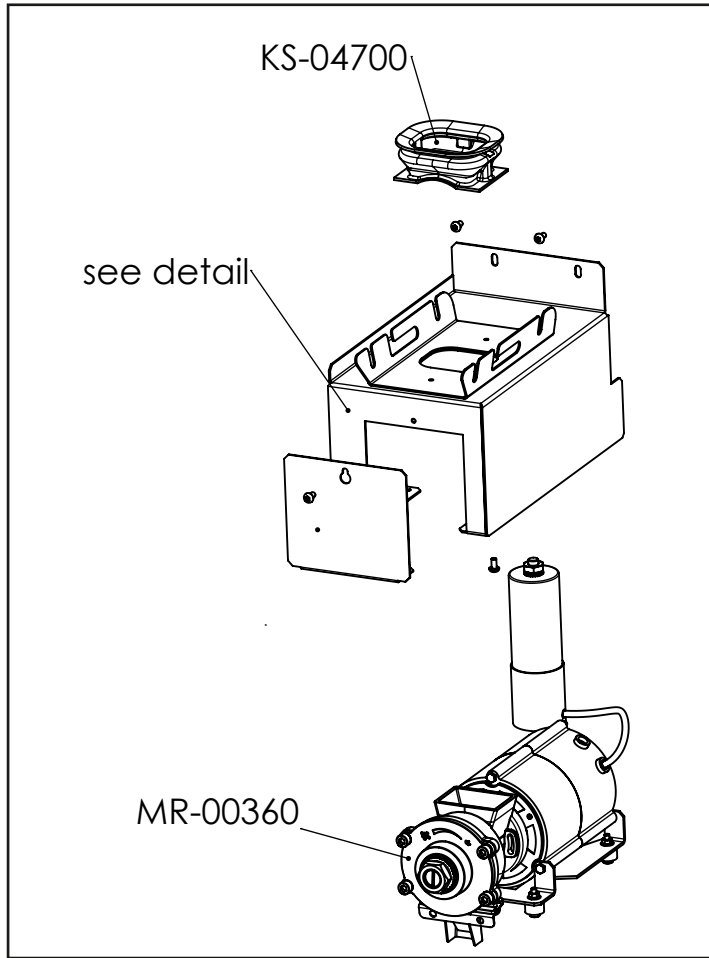

Spare parts manual

Perto 7" Bean-to-Brew/Fresh Brew

BEAN 2 BREW ONLY

B2B: PW-14531
FB: PW-02701

HL-00730

MIXS-0180

PW-08121

PW-13341