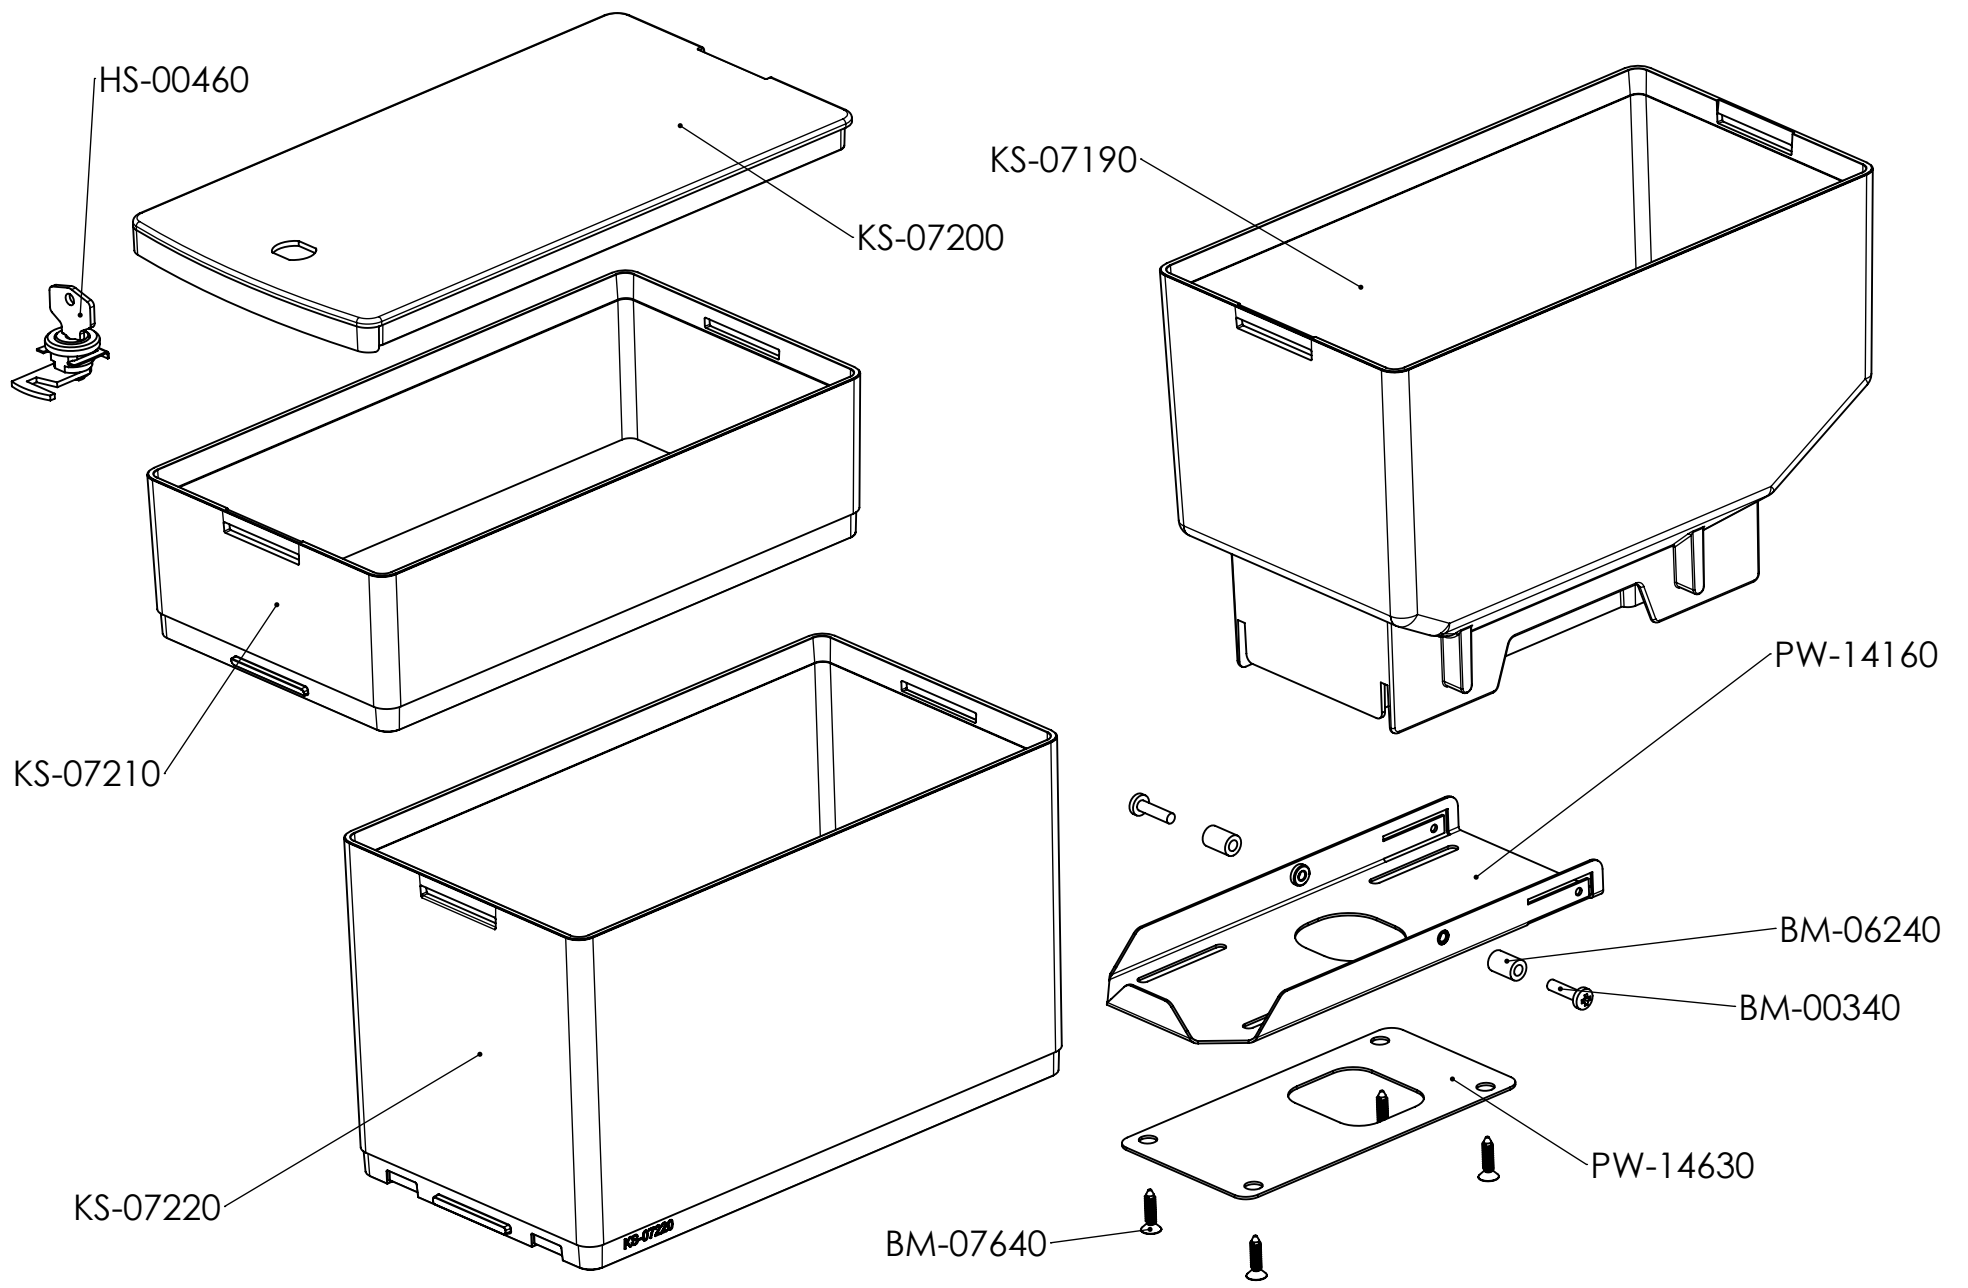

Spare parts manual

Perto 7" Bean-to-Brew/Fresh Brew

BEAN 2 BREW ONLY

B2B: PW-14531
FB: PW-02701

HL-00730

MIXS-0180

PW-08121

PW-13341

OB-131

SM-02330

OB-110

OB-120

RKIT-0890

FRESH BREW ONLY

BEAN 2 BREW ONLY