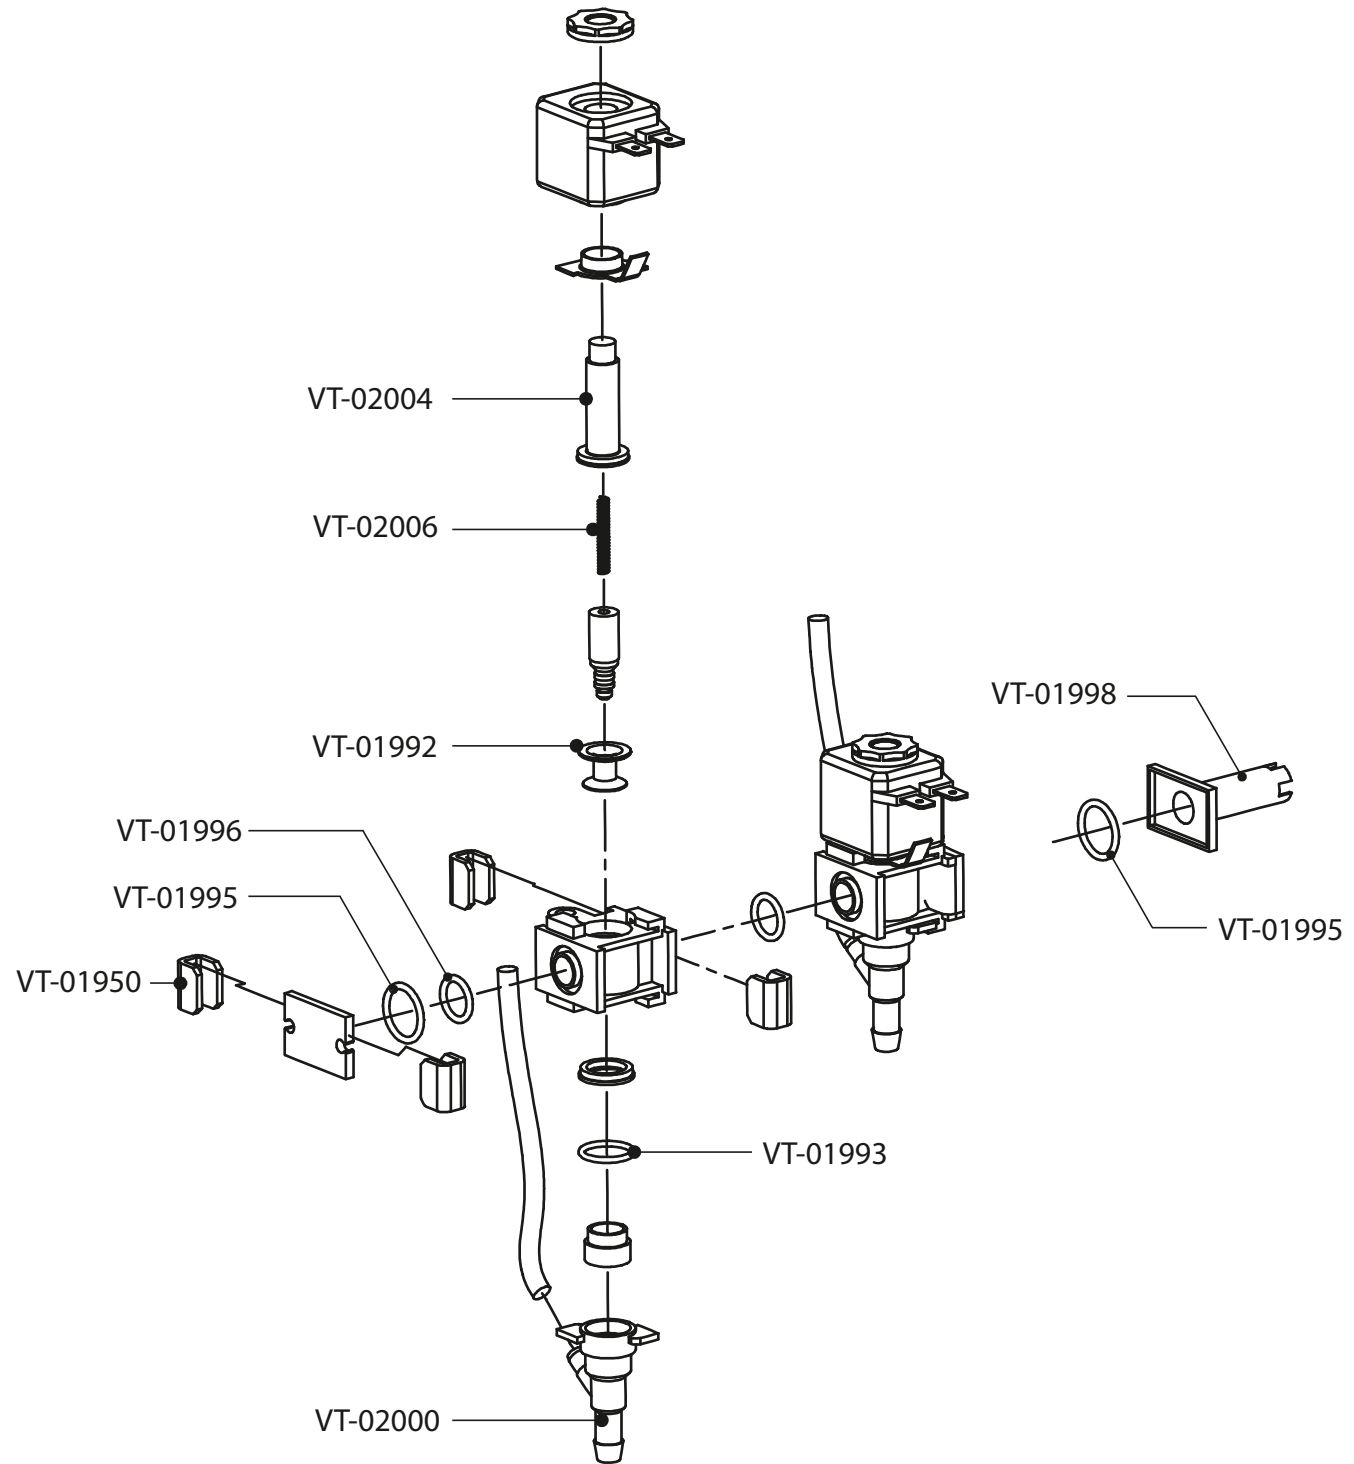

Spare parts manual

Perto 7" Bean-to-Brew/Fresh Brew

BEAN 2 BREW ONLY

B2B: PW-14531
FB: PW-02701

HL-00730

MIXS-0180

PW-08121

PW-13341

OB-131

SM-02330

OB-110

OB-120

RKIT-0890

FRESH BREW ONLY

BEAN 2 BREW ONLY