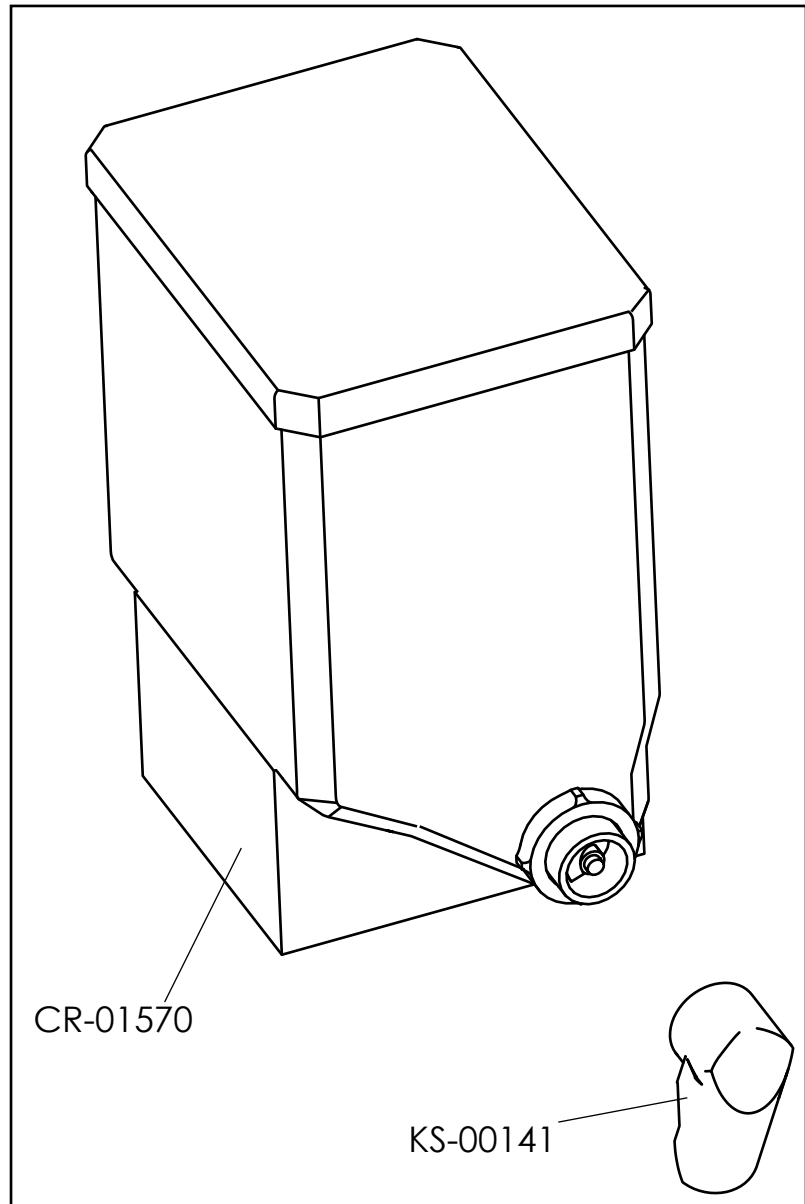

Spare parts manual

Perto 7" Bean-to-Brew/Fresh Brew

BEAN 2 BREW ONLY

B2B: PW-14531
FB: PW-02701

HL-00730

MIXS-0180

PW-08121

PW-13341

OB-131

SM-02330

OB-110

OB-120

RKIT-0890

FRESH BREW ONLY

BEAN 2 BREW ONLY