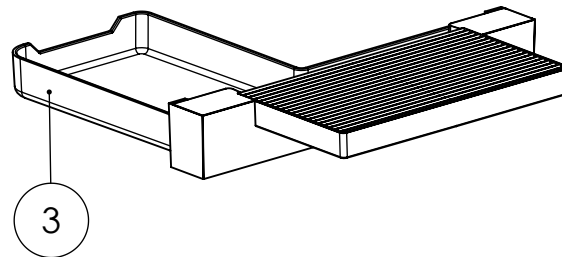

Spare parts manual

Perto 7" Bean-to-Brew/Fresh Brew

BEAN 2 BREW ONLY

B2B: PW-14531
FB: PW-02701

HL-00730

MIXS-0180

PW-08121

PW-13341