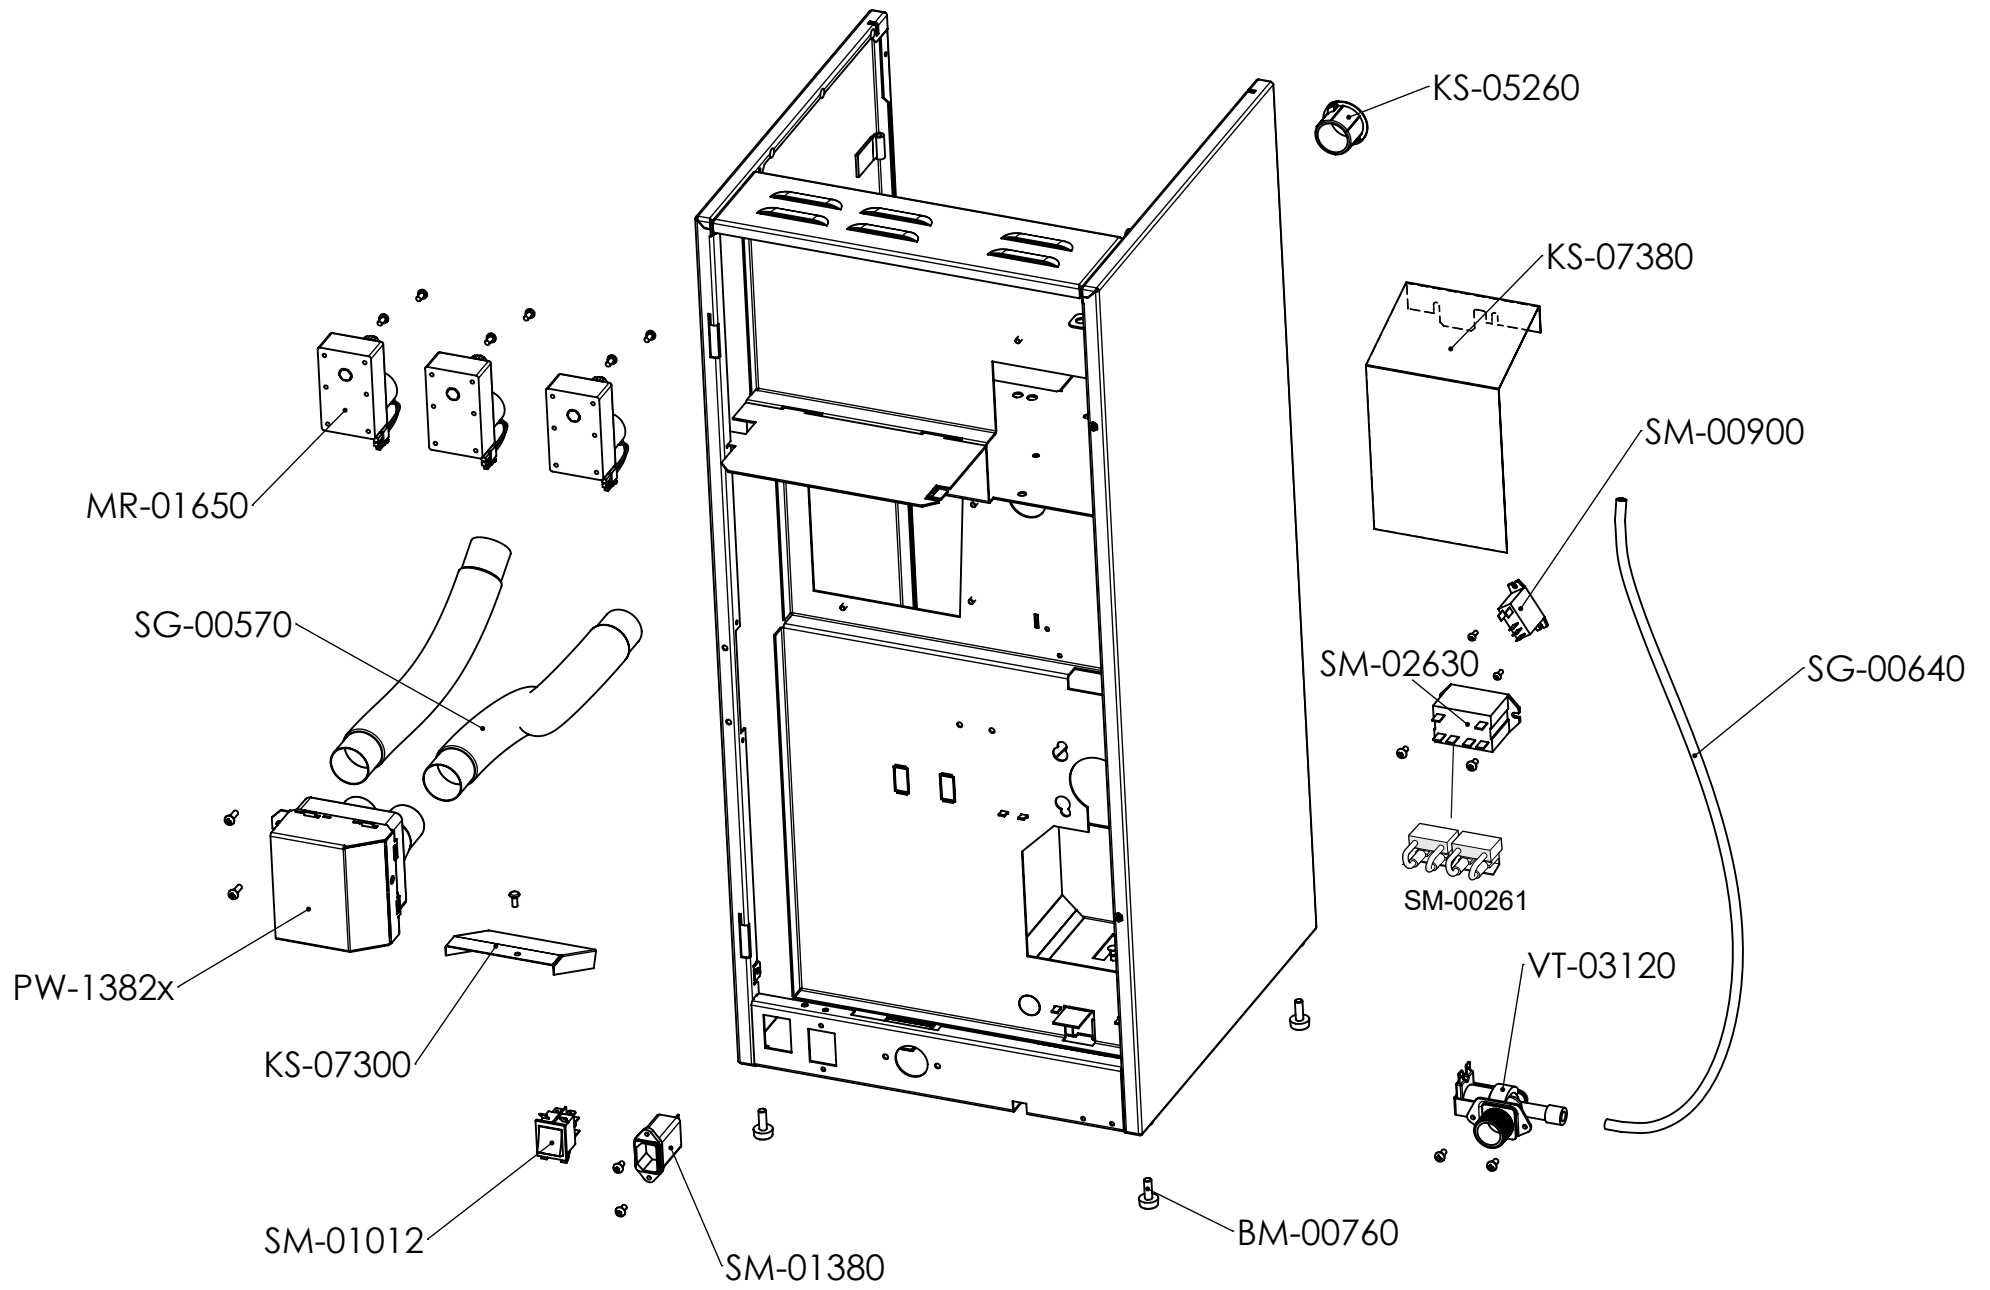

Spare parts manual

Perto 7" Bean-to-Brew/Fresh Brew

BEAN 2 BREW ONLY

B2B: PW-14531
FB: PW-02701

HL-00730

MIXS-0180

PW-08121

PW-13341

OB-131

SM-02330

OB-110

OB-120

RKIT-0890

FRESH BREW ONLY

BEAN 2 BREW ONLY