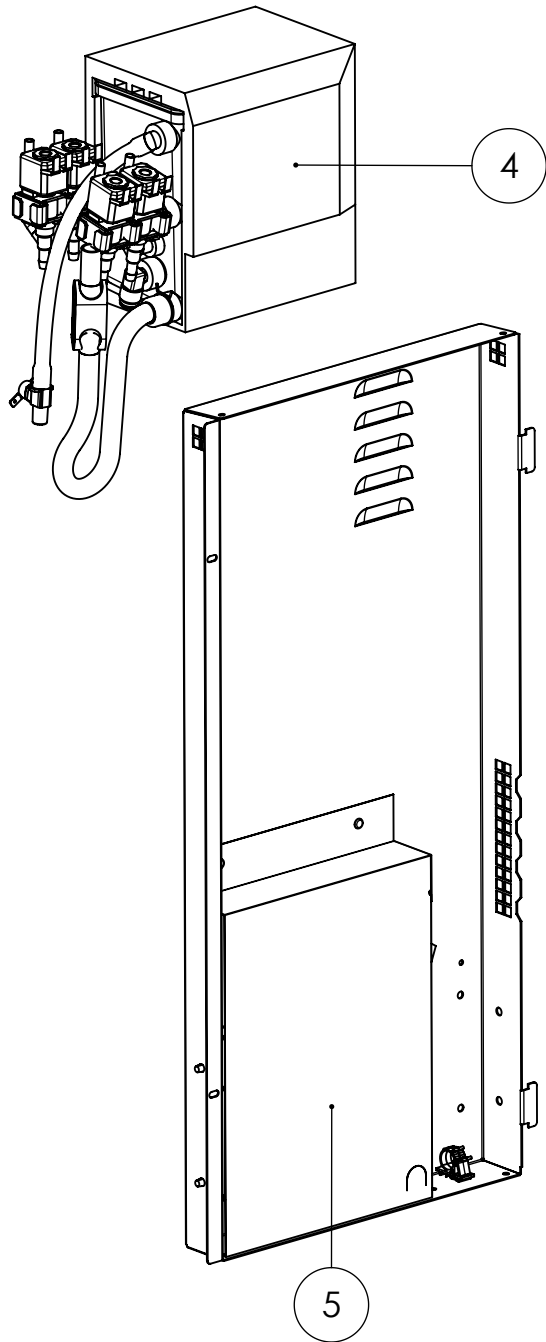

Spare parts manual

Perto 7" Bean-to-Brew/Fresh Brew

BEAN 2 BREW ONLY

B2B: PW-14531
FB: PW-02701

HL-00730

MIXS-0180

PW-08121

PW-13341