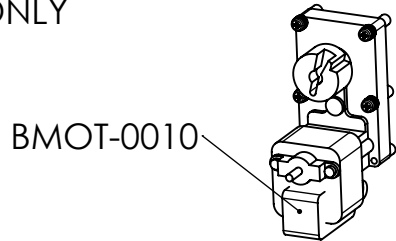

Spare parts manual

Perto 7" Bean-to-Brew/Fresh Brew

BEAN 2 BREW ONLY

B2B: PW-14531
FB: PW-02701

HL-00730

MIXS-0180

PW-08121

PW-13341