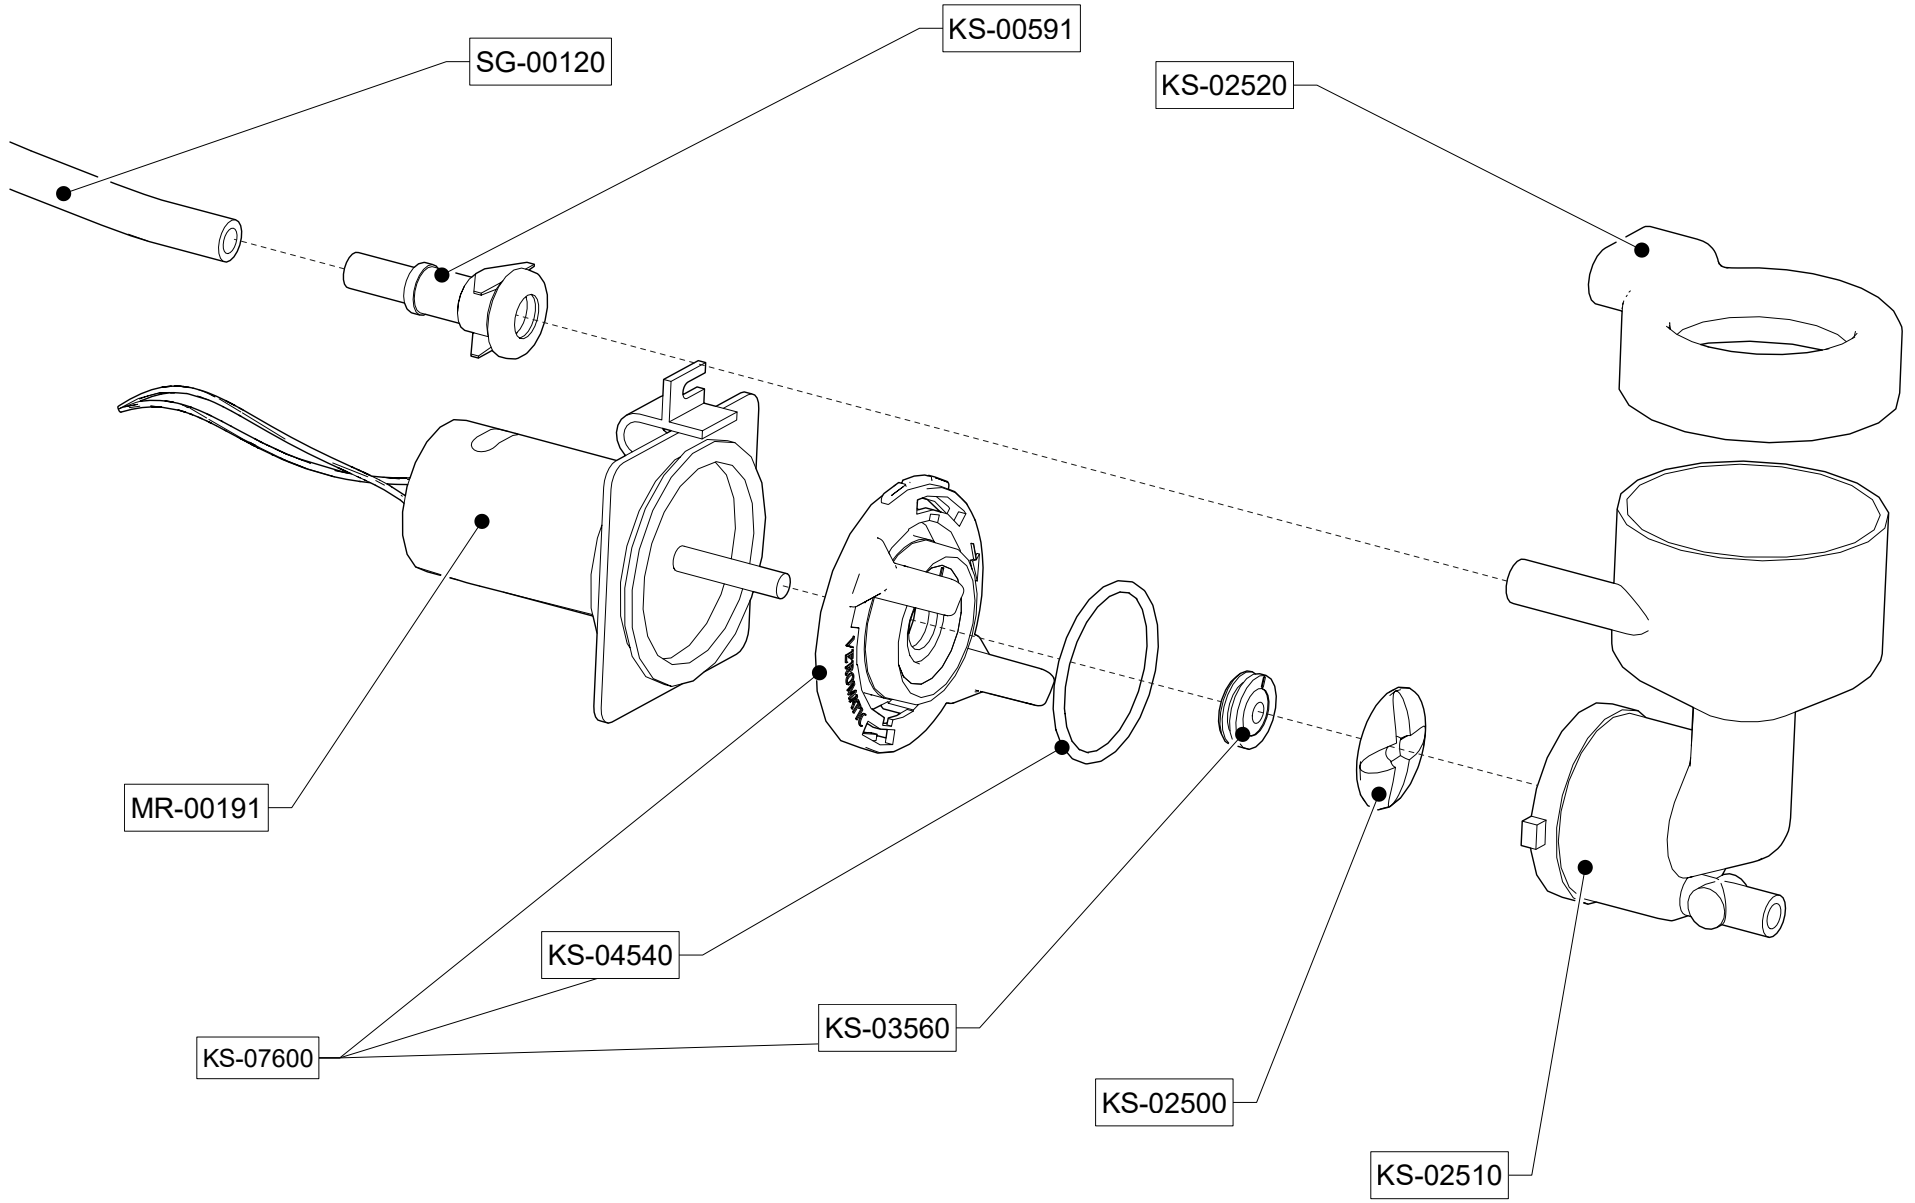

Spare parts manual

Perto 7" Bean-to-Brew/Fresh Brew

BEAN 2 BREW ONLY

B2B: PW-14531
FB: PW-02701

HL-00730

MIXS-0180

PW-08121

PW-13341

OB-131

SM-02330

OB-110

OB-120

RKIT-0890

FRESH BREW ONLY

BEAN 2 BREW ONLY